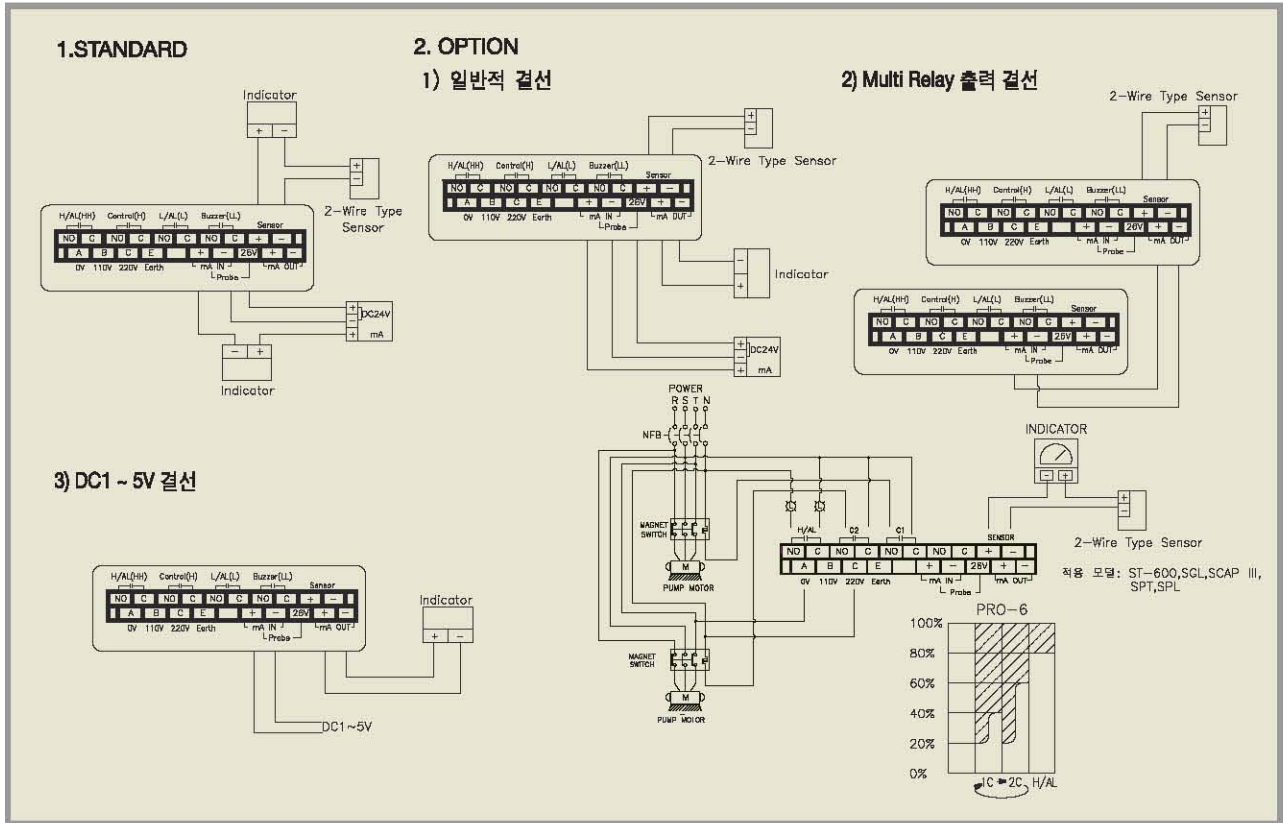

2. Wiring Diagram

■ Multi-Wire Level Controller (Rack/Socket Mount)

■ Multi-Wire Level Controller (Wall Mount)

■ 2-Wire Level Controller (Rack Mount)
(SLCA-HL, SQ-4U, SEC-5U)

■ 2-Wire Level Controller (Rack Mount)
(SLA-4P, Q/E/F)

■ 2-Wire Level Controller (Rack Mount) SLIC-4P

■ 2-Wire Level Controller (Panel Mount) SLIC-4PD