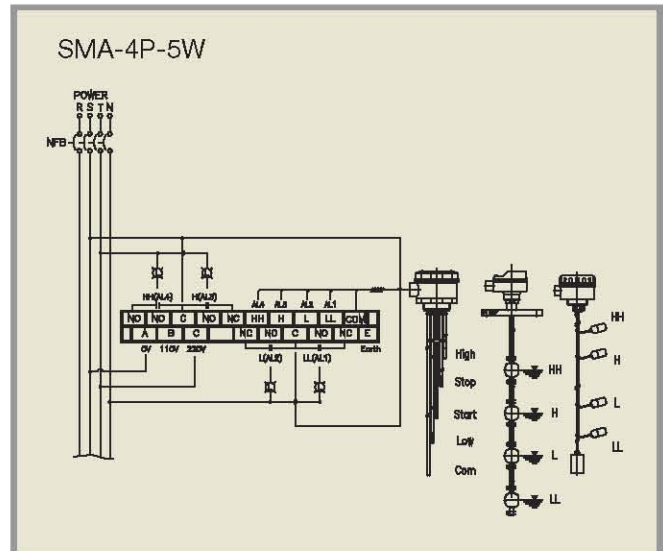

2. Wiring Diagram

■ Multi-Wire Level Controller (Rack/Socket Mount)

■ Multi-Wire Level Controller (Wall Mount)

■ 2-Wire Level Controller (Rack Mount)
(SLCA-HL, SQ-4U, SEC-5U)

■ 2-Wire Level Controller (Rack Mount)
(SLA-4P, Q/E/F)

■ 2-Wire Level Controller (Rack Mount) SLIC-4P

■ 2-Wire Level Controller (Panel Mount) SLIC-4PD