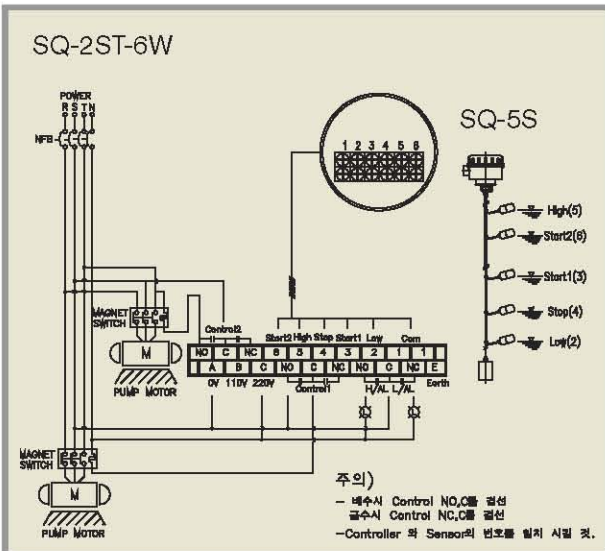

2. Wiring Diagram

■ Multi-Wire Level Controller (Rack/Socket Mount)

■ Multi-Wire Level Controller (Wall Mount)

■ 2-Wire Level Controller (Rack Mount)
(SLCA-HL, SQ-4U, SEC-5U)

■ 2-Wire Level Controller (Rack Mount)
(SLA-4P, Q/E/F)

■ 2-Wire Level Controller (Rack Mount) SLIC-4P

■ 2-Wire Level Controller (Panel Mount) SLIC-4PD