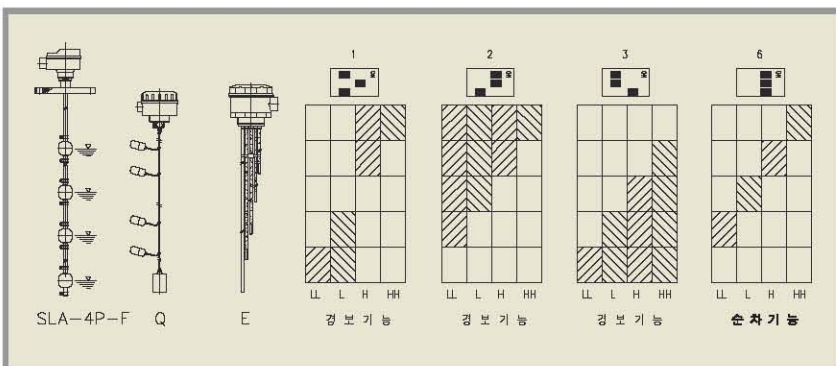

2. Wiring Diagram

■ Multi-Wire Level Controller (Rack/Socket Mount)

■ Multi-Wire Level Controller (Wall Mount)

■ 2-Wire Level Controller (Rack Mount)
(SLCA-HL, SQ-4U, SEC-5U)

■ 2-Wire Level Controller (Rack Mount)
(SLA-4P, Q/E/F)

■ 2-Wire Level Controller (Rack Mount) SLIC-4P

■ 2-Wire Level Controller (Panel Mount) SLIC-4PD