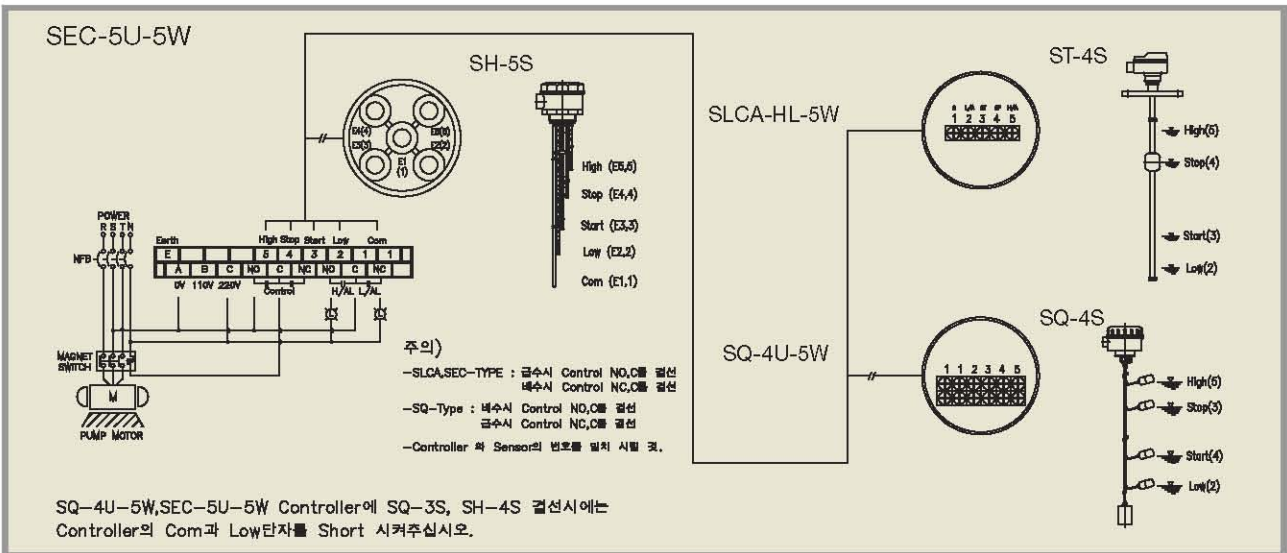

2. Wiring Diagram

■ Multi-Wire Level Controller (Rack/Socket Mount)

■ Multi-Wire Level Controller (Wall Mount)

■ 2-Wire Level Controller (Rack Mount)
(SLCA-HL, SQ-4U, SEC-5U)

■ 2-Wire Level Controller (Rack Mount)
(SLA-4P, Q/E/F)

■ 2-Wire Level Controller (Rack Mount) SLIC-4P

■ 2-Wire Level Controller (Panel Mount) SLIC-4PD