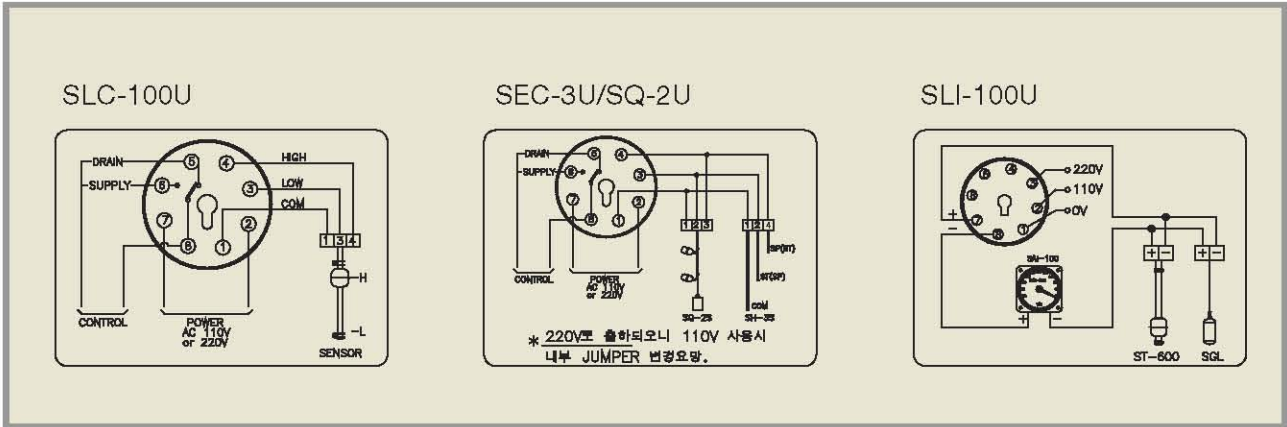

2. Wiring Diagram

■ Multi-Wire Level Controller (Rack/Socket Mount)

■ Multi-Wire Level Controller (Wall Mount)

■ 2-Wire Level Controller (Rack Mount)
(SLCA-HL, SQ-4U, SEC-5U)

■ 2-Wire Level Controller (Rack Mount)
(SLA-4P, Q/E/F)

■ 2-Wire Level Controller (Rack Mount) SLIC-4P

■ 2-Wire Level Controller (Panel Mount) SLIC-4PD