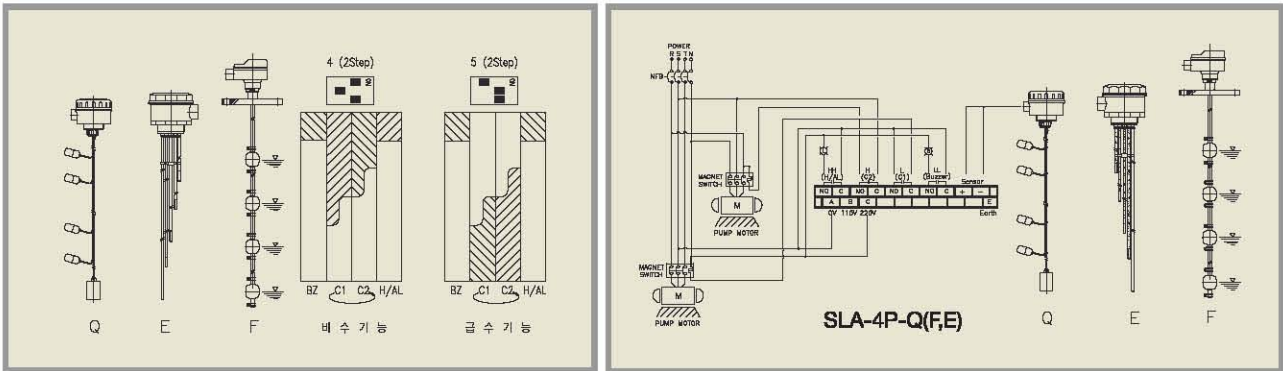

2. Wiring Diagram

■ Multi-Wire Level Controller (Rack/Socket Mount)

■ Multi-Wire Level Controller (Wall Mount)

■ 2-Wire Level Controller (Rack Mount)
(SLCA-HL, SQ-4U, SEC-5U)

■ 2-Wire Level Controller (Rack Mount)
(SLA-4P, Q/E/F)

■ 2-Wire Level Controller (Rack Mount) SLIC-4P

■ 2-Wire Level Controller (Panel Mount) SLIC-4PD