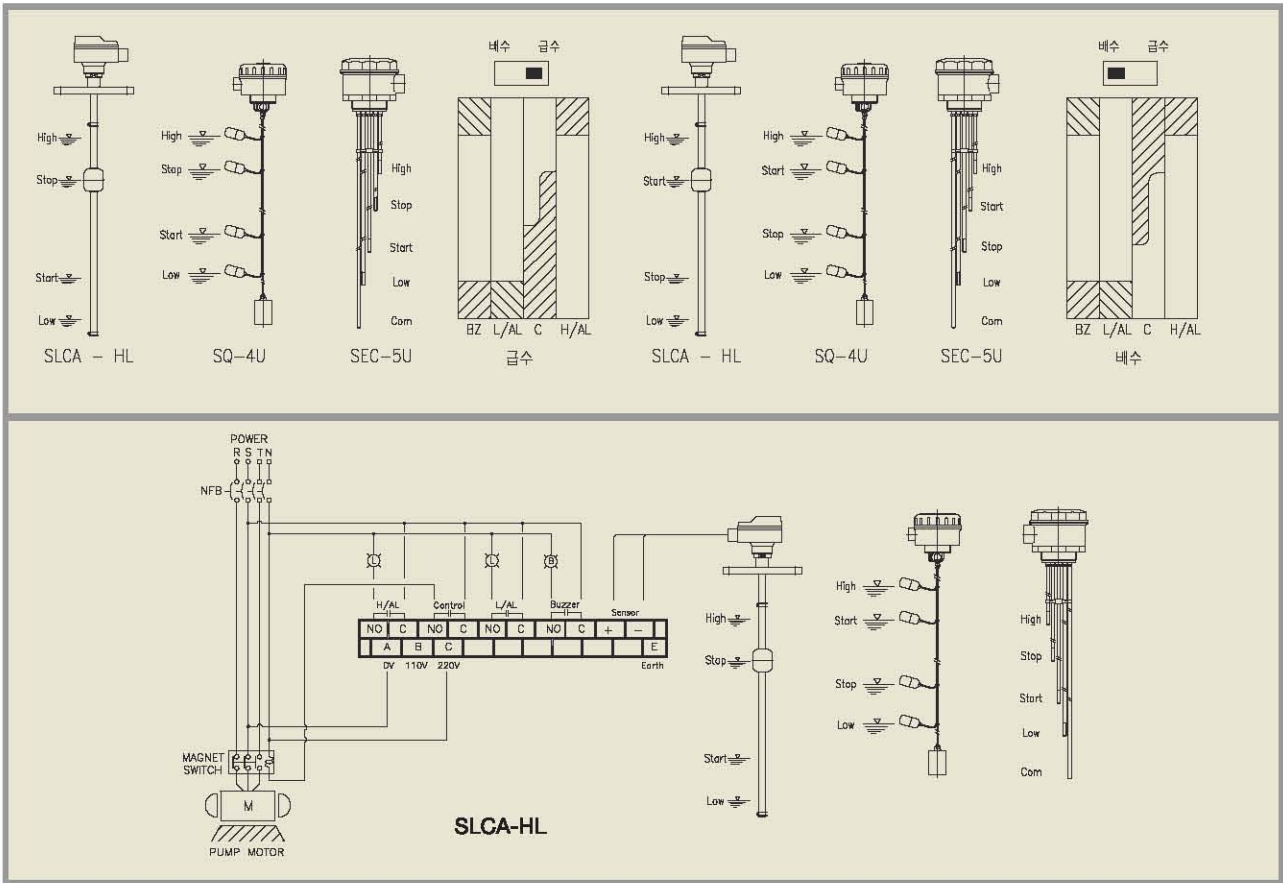

2. Wiring Diagram

■ Multi-Wire Level Controller (Rack/Socket Mount)

■ Multi-Wire Level Controller (Wall Mount)

■ 2-Wire Level Controller (Rack Mount)
(SLCA-HL, SQ-4U, SEC-5U)

■ 2-Wire Level Controller (Rack Mount)
(SLA-4P, Q/E/F)

■ 2-Wire Level Controller (Rack Mount) SLIC-4P

■ 2-Wire Level Controller (Panel Mount) SLIC-4PD