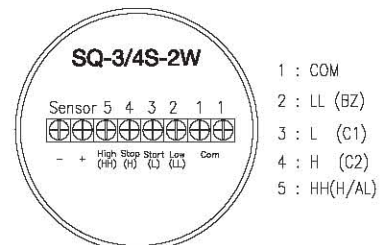

2. Wiring Diagram

■ Multi-Wire Level Controller (Rack/Socket Mount)

■ Multi-Wire Level Controller (Wall Mount)

■ 2-Wire Level Controller (Rack Mount)
(SLCA-HL, SQ-4U, SEC-5U)

■ 2-Wire Level Controller (Rack Mount)
(SLA-4P, Q/E/F)

■ 2-Wire Level Controller (Rack Mount) SLIC-4P

■ 2-Wire Level Controller (Panel Mount) SLIC-4PD